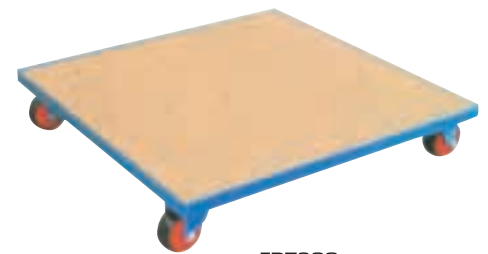

Miscellaneous Equipment

CODE	Description
PT300	Piano Trolley, 260mm pneumatic tyres. 510 x 865mm. 300kg capacity.
FDT300	Furniture Dolly, 600 x 600mm. 300kg capacity.
BT600	Plastic Bin Trolley, Zinc coated frame with 75mm swivel castors. Ideal for moving food products or bulky items. 600W x 600D x 780H. 145 litre capacity.
BT725	Plastic Bin Trolley, Zinc coated frame with 75mm swivel castors. Ideal for moving food products or bulky items. 725W x 725D x 760H. 180 litre capacity. Other size bin trolleys available up to 400 litre capacity.
BST300	Builders Supply Trolley. Designed to carry 2.4 x 1.2m panels. Load capacity 300kg. 1600 L x 1500H x 800W
ST400	Samson Trolley. Low profile trolley designed for heavy loads. Load capacity 400kg. 540L x 570W x 110H
L-Skate	Load Skates. Used to manoeuvre heavy machinery etc. up to 75 tonne. Various capacities available from 5 - 75 tonne, per set of four.

FDT300