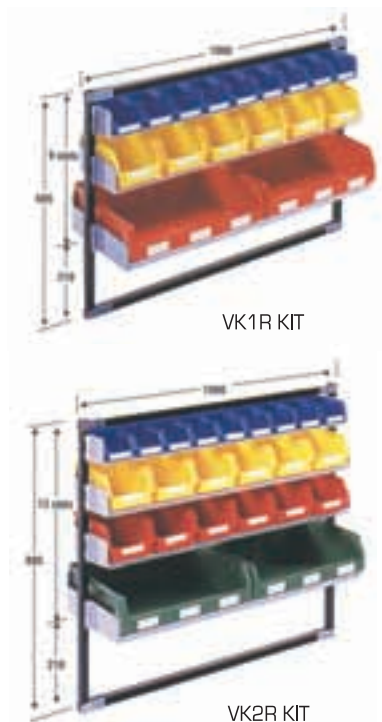

- Variety of frame sizes to accommodate all service vehicles.
- Select from standard kits or choose your own combination of trays, bins and specialist trays as shown below.

CODE	HEIGHT	DEPTH front to back	LENGTH
TRAYS ONLY			
VKTR-5	80mm	145mm	945mm
VKTR-4	125mm	200mm	945mm
VKTR-3	150mm	310mm	945mm
BT1R	280mm	290mm	945mm
PT1R	80mm	295mm	945mm
CT1R	150mm	290mm	945mm

Maximum load 27 kilograms per tray.