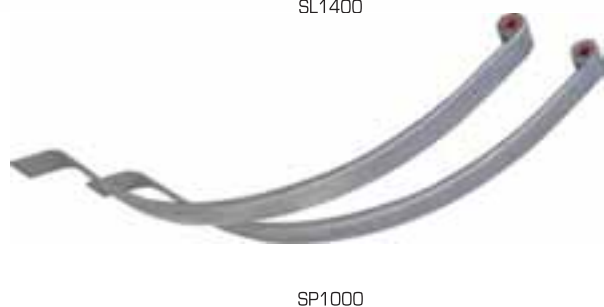

- All spring sets are supplied complete with galvanised 'U' Bolts, Fish Plates, Axle Saddles, Slippers/Hangers etc.
- Zinctech finish available in multi leaf short and parabolic springs.

CODE	TYPE	NO OF LEAVES	 PER PAIR
<b>SHORT SPRINGS</b>			
<b>Multi Leaf - painted</b>		<b>610mm(L) x 50mm(W) x 110mm(D) x 16mm(E)</b>	
SS500	multi leaf	2 leaf	500kg
SS750	multi leaf	3 leaf	750kg
SS1000	multi leaf	4 leaf	1000kg
SS1250	multi leaf	5 leaf	1250kg
SS1500	multi leaf	6 leaf	1500kg
SS2000	multi leaf	8 leaf	2000kg
<b>Multi Leaf - Zinctech</b>		<b>610mm(L) x 50mm(W) x 110mm(D) x 16mm(E)</b>	
SS500-Z	multi leaf	2 leaf	500kg
SS750-Z	multi leaf	3 leaf	750kg
SS1000-Z	multi leaf	4 leaf	1000kg
SS1250-Z	multi leaf	5 leaf	1250kg
SS1500-Z	multi leaf	6 leaf	1500kg
SS2000-Z	multi leaf	8 leaf	2000kg
<b>LONG SPRINGS</b>			
<b>Multi Leaf - painted</b>		<b>770mm(L) x 45mm(W) x 160mm(D) x 12.7mm(E)</b>	
SL600	multi leaf	3 leaf	600kg
SL1000	multi leaf	5 leaf	1000kg
SL1350	multi leaf	7 leaf	1350kg
<b>Parabolic - Zinctech</b>		<b>750mm(L) x 45mm(W) x 160mm(D) x 12.7mm(E)</b>	
SP600	single leaf	1 leaf	600kg
SP1000	single leaf	1 leaf	1000kg
SP1400	single leaf	1 leaf	1400kg