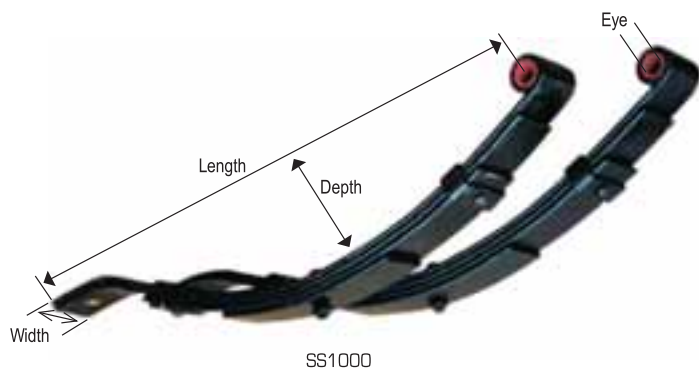

- All spring sets are supplied complete with galvanised 'U' Bolts, Fish Plates, Axle Saddles, Slippers/Hangers etc.
- Zinctech finish available in multi leaf short and parabolic springs.

CODE	TYPE	NO OF LEAVES	 PER PAIR
<b>SHORT SPRINGS</b>			
<b>Multi Leaf - painted</b>		<b>610mm(L) x 50mm(W) x 110mm(D) x 16mm(E)</b>	
SS500	multi leaf	2 leaf	500kg
SS750	multi leaf	3 leaf	750kg
SS1000	multi leaf	4 leaf	1000kg
SS1250	multi leaf	5 leaf	1250kg
SS1500	multi leaf	6 leaf	1500kg
SS2000	multi leaf	8 leaf	2000kg
<b>Multi Leaf - Zinctech</b>		<b>610mm(L) x 50mm(W) x 110mm(D) x 16mm(E)</b>	
SS500-Z	multi leaf	2 leaf	500kg
SS750-Z	multi leaf	3 leaf	750kg
SS1000-Z	multi leaf	4 leaf	1000kg
SS1250-Z	multi leaf	5 leaf	1250kg
SS1500-Z	multi leaf	6 leaf	1500kg
SS2000-Z	multi leaf	8 leaf	2000kg
<b>LONG SPRINGS</b>			
<b>Multi Leaf - painted</b>		<b>770mm(L) x 45mm(W) x 160mm(D) x 12.7mm(E)</b>	
SL600	multi leaf	3 leaf	600kg
SL1000	multi leaf	5 leaf	1000kg
SL1350	multi leaf	7 leaf	1350kg
<b>Parabolic - Zinctech</b>		<b>750mm(L) x 45mm(W) x 160mm(D) x 12.7mm(E)</b>	
SP600	single leaf	1 leaf	600kg
SP1000	single leaf	1 leaf	1000kg
SP1400	single leaf	1 leaf	1400kg